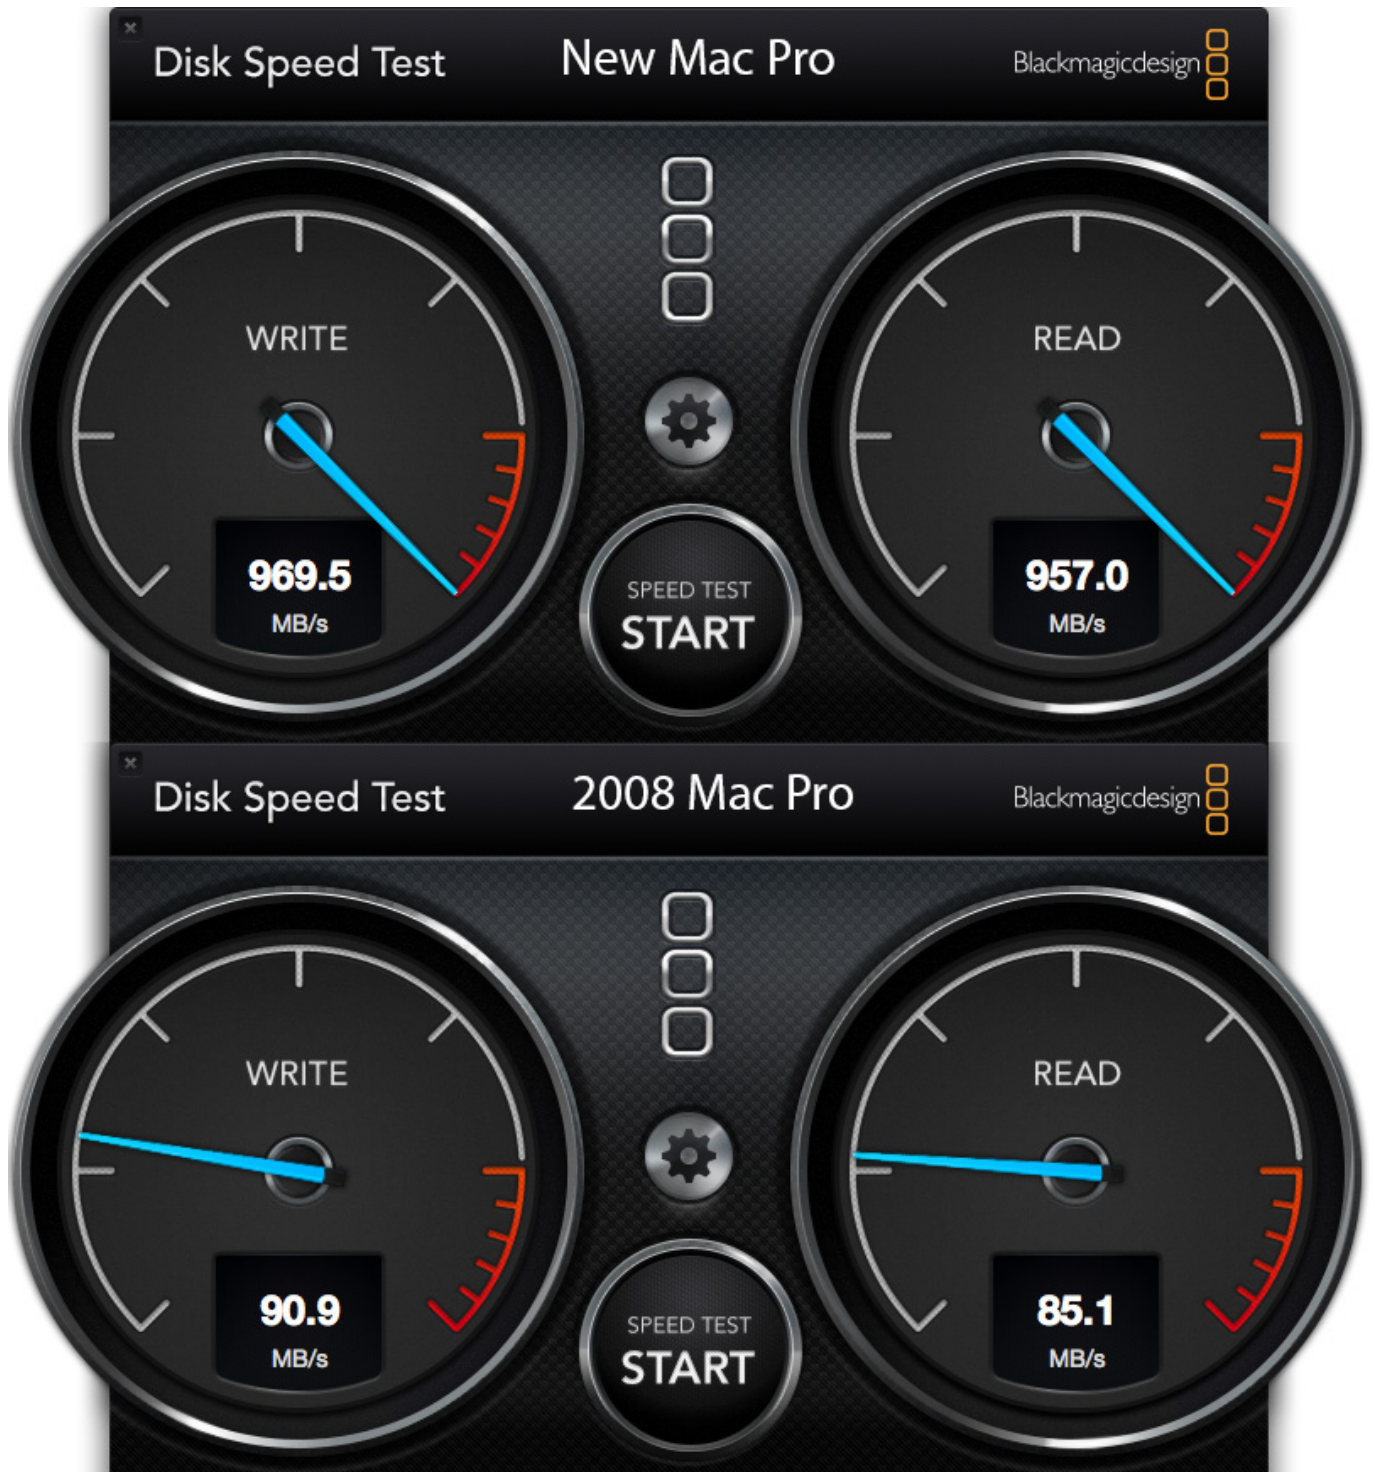

DOWNLOAD

DOWNLOAD

[Black Magic Disk Speed Test Dmg Side](#)

[Black Magic Disk Speed Test Dmg Side](#)

DOWNLOAD

DOWNLOAD

When Blackmagic tries to read the Startup Disk, you get the message that the device is not writeable, hence you cannot rate the the transfer rates of the drive.